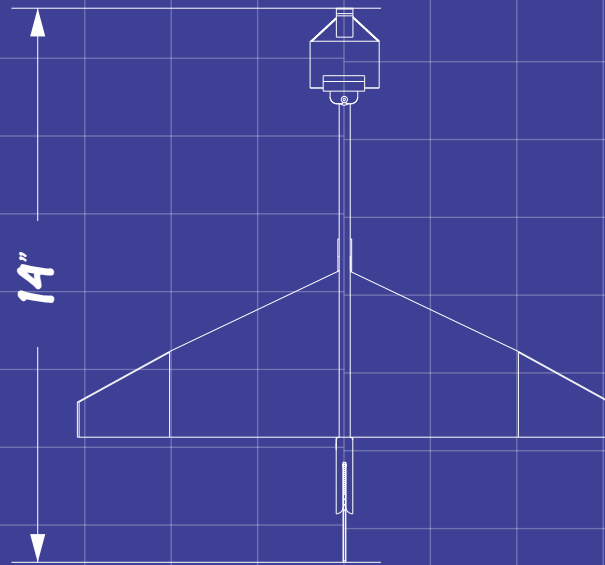

CATAPULT CRUZER

CATAPULTCRUZERS.COM

WHAT IS THE CATAPULT CRUZER?

The Catapult Cruiser is a buildable, flyable, model plane that comes in a kit and is launched with a bungee cord. The Catapult Cruiser is used in youth groups in a Fly-off competition for air time or distance.

WHAT MAKES THE CRUZER SO AWESOME?

On top of the fact that kids LOVE the Cruiser, it gives them exercise and it's educational! The shapeable and customizable main wing and adjustable canard make it a great tool for STEM projects. Flying the Cruiser teaches concepts like launch mechanics, surface area, and experimental design.

WHAT IS A FLYOFF?

The Flyoff is an outdoor activity that kids actually like. If you want a comparison, It's like the youthgroup game where you whittle a car from a block of wood and roll it down a track. But it's in the SKY.