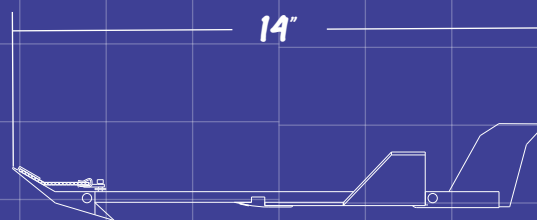

CATAPULT CRUZER

CATAPULTCRUZERS.COM

WHAT IS THE CATAPULT CRUZER?

The Catapult Cruiser is a buildable, flyable, model plane that comes in a kit and is launched with a bungee cord. The Catapult Cruiser is used in youth groups in a Fly-off competition for air time or distance.

WHAT MAKES THE CRUZER SO AWESOME?

On top of the fact that kids LOVE the Cruiser, it gives them exercise and it's educational! The shapeable and customizable main wing and adjustable canard make it a great tool for STEM projects. Flying the Cruiser teaches concepts like launch mechanics, surface area, and experimental design.