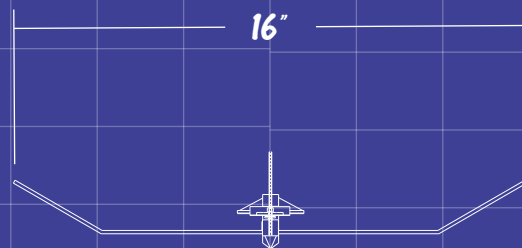

CATAPULT CRUZER

CATAPULTCRUZERS.COM

WHAT IS THE CATAPULT CRUZER?

The Catapult Cruiser is a buildable, flyable, model plane that comes in a kit and is launched with a bungee cord. The Catapult Cruiser is used in youth groups in a Fly-off competition for air time or distance.

WHAT MAKES THE CRUZER SO AWESOME?

On top of the fact that kids LOVE the Cruiser, it gives them exercise and it's educational! The shapeable and customizable main wing and adjustable canard make it a great tool for STEM projects. Flying the Cruiser teaches concepts like launch mechanics, surface area, and experimental design.

WHAT IS A FLYOFF?

The Flyoff is an outdoor activity that kids actually like. If you want a comparison, It's like the youthgroup game where you whittle a car from a block of wood and roll it down a track. But it's in the SKY.