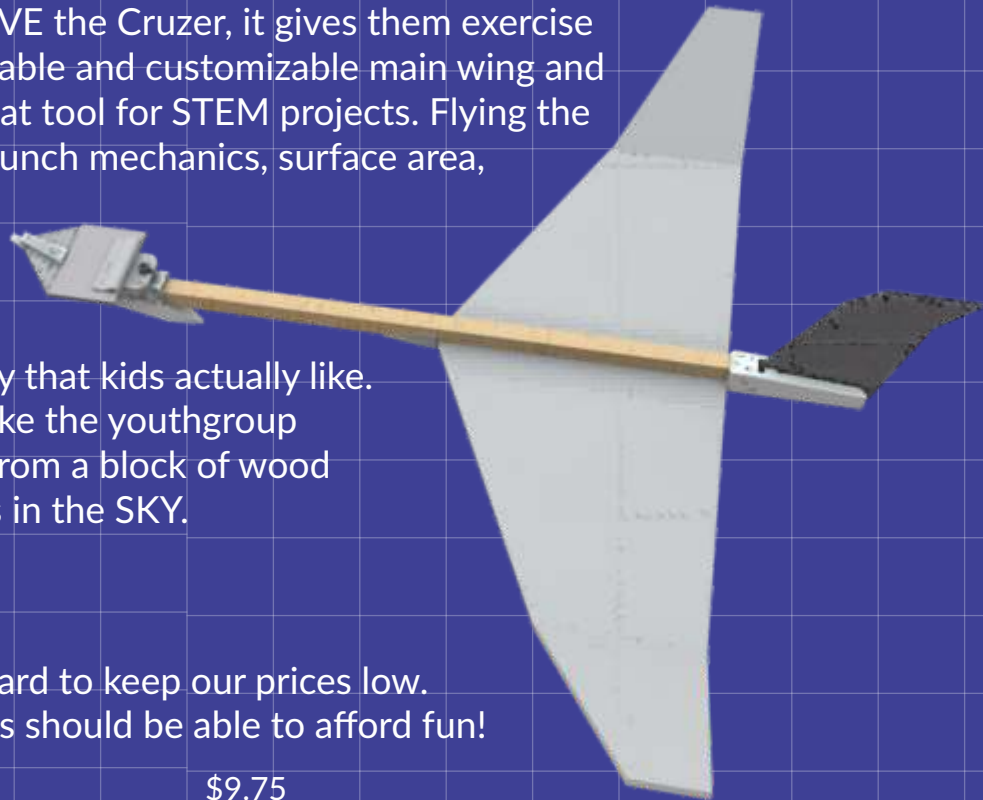

HOW MUCH DOES IT COST?

At Catapult Cruzers we work hard to keep our prices low. We believe children of ALL ages should be able to afford fun!

Kit with launch cord	$9.75
1-29 Kits without Launch Cord	$8.50
31-59 Kits without Launch Cord	$8.25
60 - 99 Kits without Launch Cord	$8.00
100+ Kits without Launch Cord	$7.50
Extra Launch cords on bulk orders	$1.25

A free launch cord comes with every 10 kits